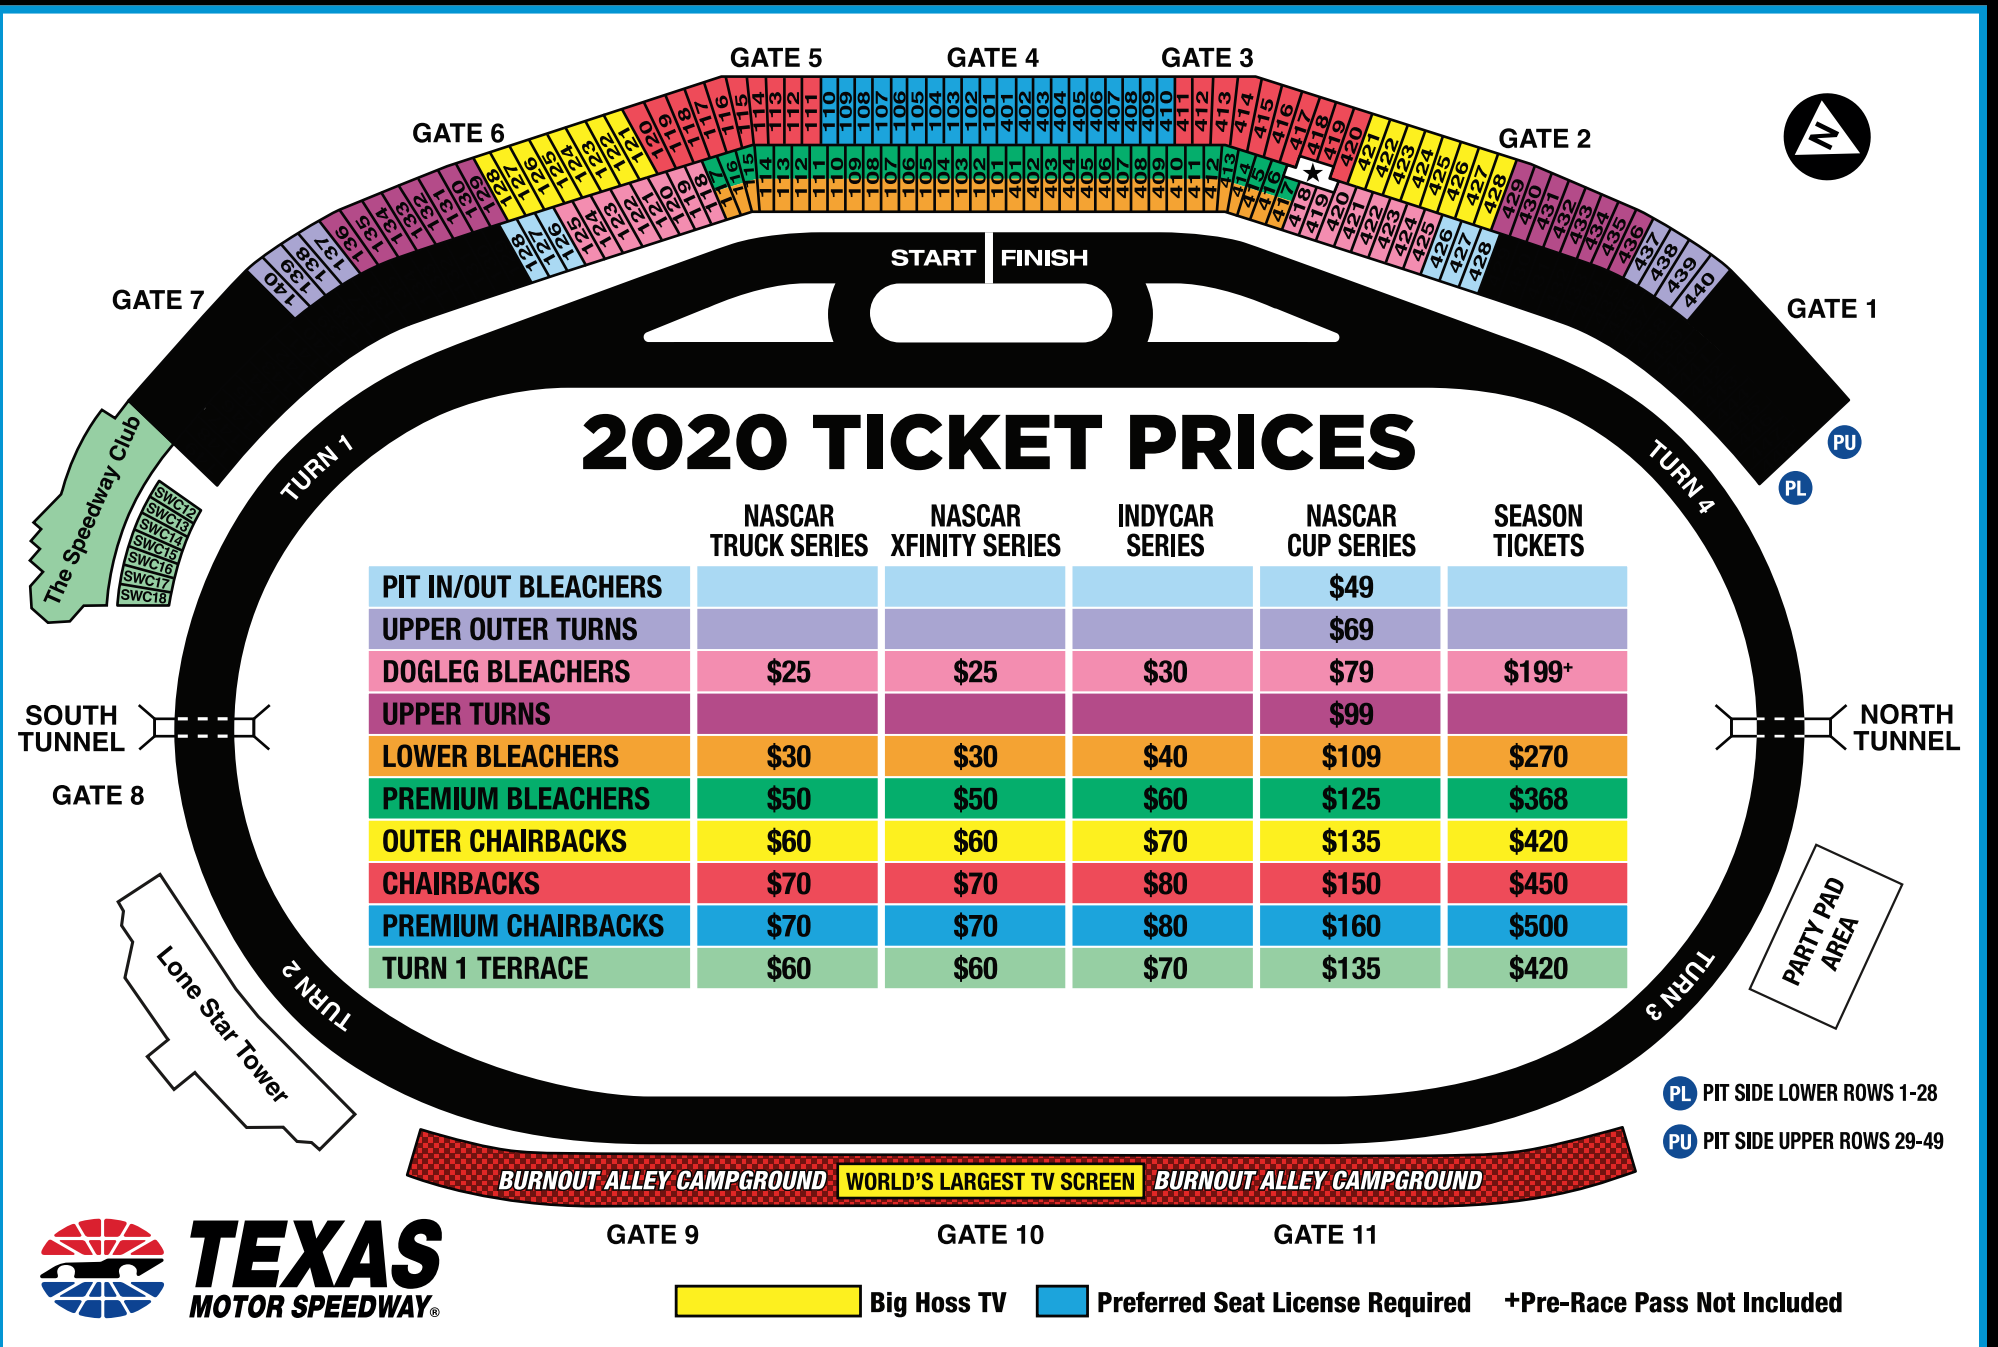

# TEXAS MOTOR SPEEDWAY SEATING DIAGRAM

CALL/TEXT 817.215.8500 OR VISIT [TEXASMOTORSPEEDWAY.COM](http://TEXASMOTORSPEEDWAY.COM)