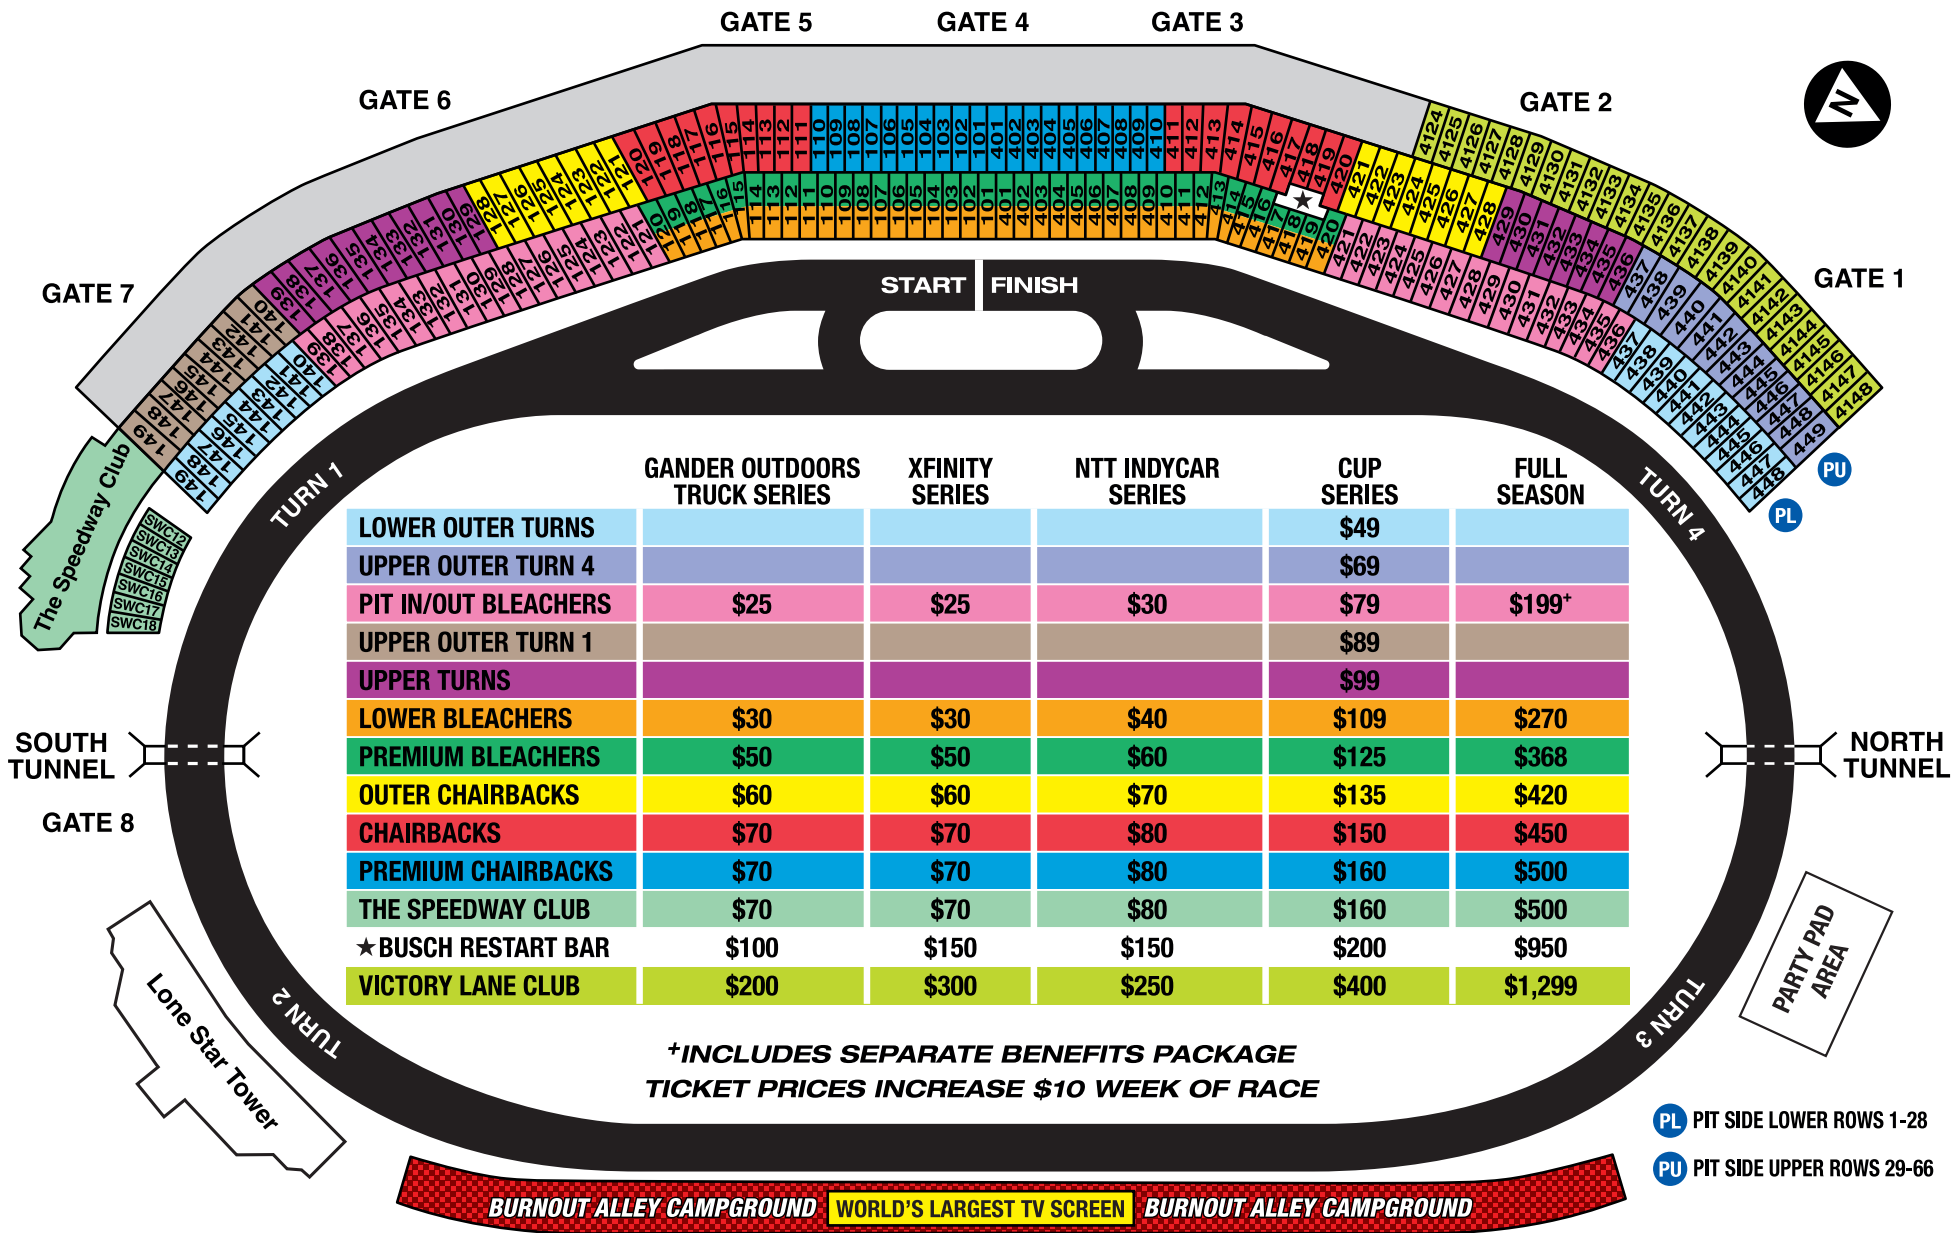

2019 SEATING DIAGRAM & TICKET PRICING

817.215.8500 TEXASMOTORSPEDWAY.COM