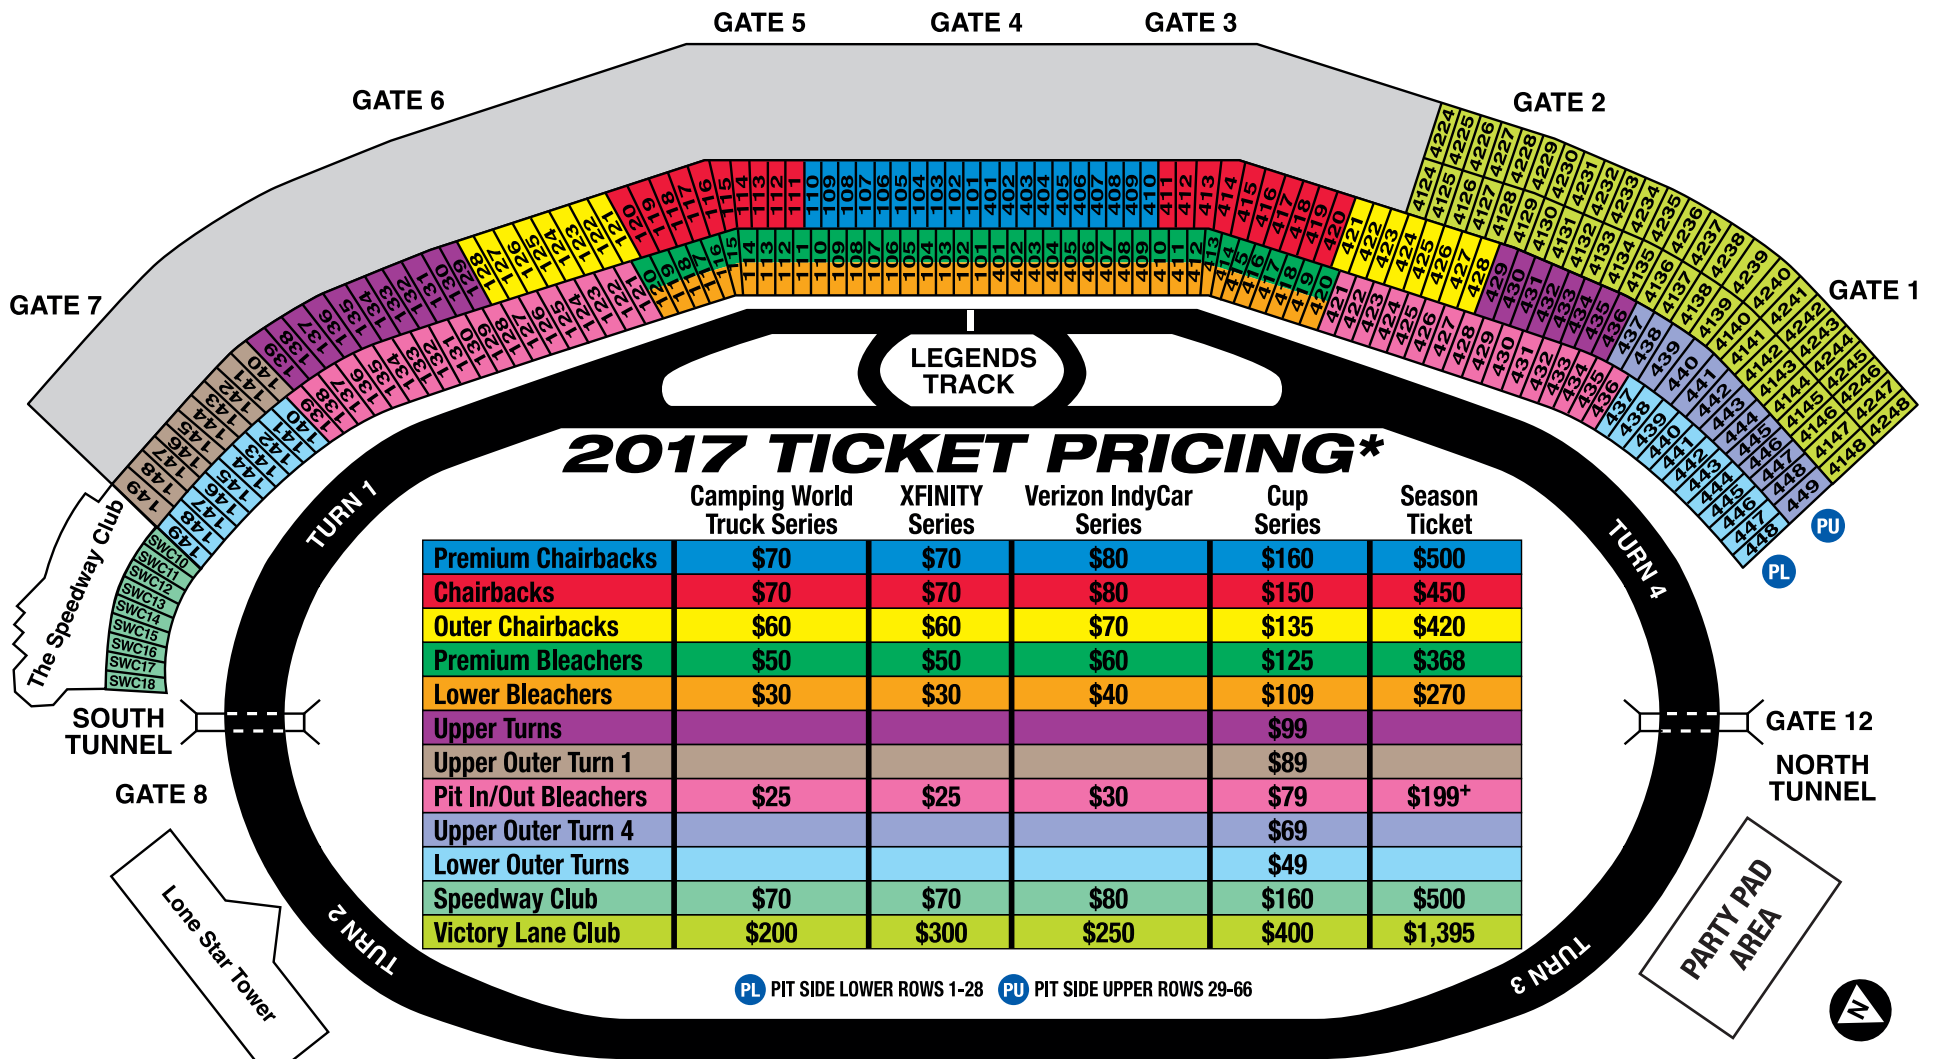

TEXAS MOTOR SPEEDWAY SEATING DIAGRAM

LEGENDS
TRACK

2017 TICKET PRICING*

	Camping World Truck Series	XFINITY Series	Verizon IndyCar Series	Cup Series	Season Ticket
Premium Chairbacks	\$70	\$70	\$80	\$160	\$500
Chairbacks	\$70	\$70	\$80	\$150	\$450
Outer Chairbacks	\$60	\$60	\$70	\$135	\$420
Premium Bleachers	\$50	\$50	\$60	\$125	\$368
Lower Bleachers	\$30	\$30	\$40	\$109	\$270
Upper Turns				\$99	
Upper Outer Turn 1				\$89	
Pit In/Out Bleachers	\$25	\$25	\$30	\$79	\$199+
Upper Outer Turn 4				\$69	
Lower Outer Turns				\$49	
Speedway Club	\$70	\$70	\$80	\$160	\$500
Victory Lane Club	\$200	\$300	\$250	\$400	\$1,395

PL PIT SIDE LOWER ROWS 1-28 PU PIT SIDE UPPER ROWS 29-66

BURNOUT ALLEY CAMPGROUND WORLD'S LARGEST HD SCREEN BURNOUT ALLEY CAMPGROUND

GATE 9 GATE 10 GATE 11

*TICKET PRICES INCREASE \$10 WEEK OF RACE
+INCLUDES SEPARATE BENEFITS PACKAGE

Big Hoss TV Preferred Seat License Required Victory Lane Club Luxury Suites

817.215.8500 TEXASMOTORSPEEDWAY.COM