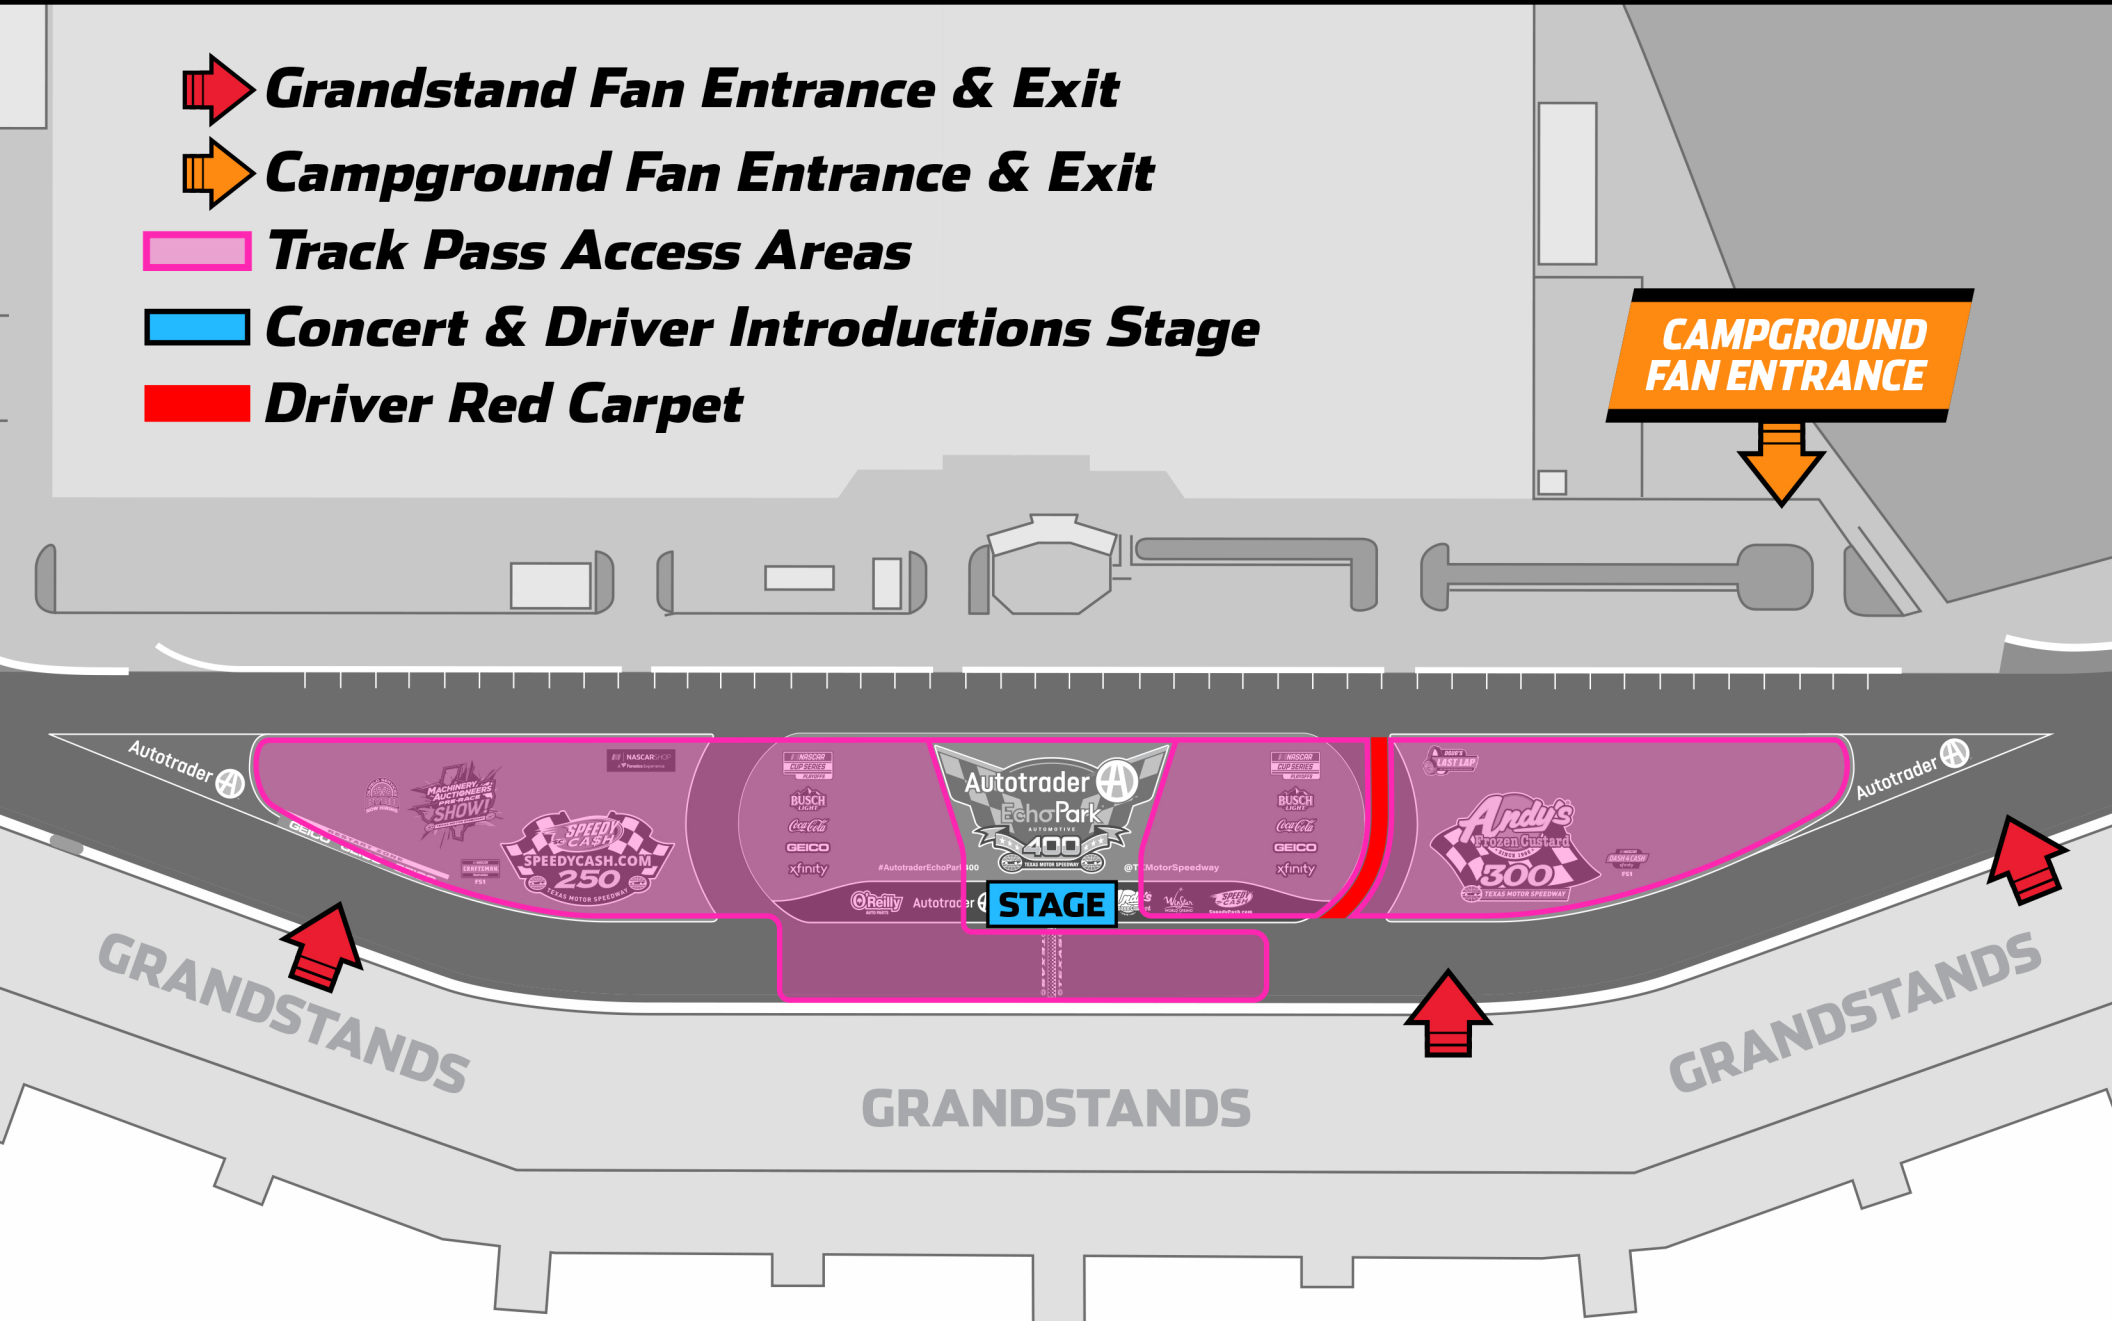

TEXAS
MOTOR SPEEDWAY®

SUNDAY TRACK PASS ACCESS

AUTOTRADER ECHOPARK AUTOMOTIVE 400 - SUNDAY, APRIL 14

 **Grandstand Fan Entrance & Exit**

 **Campground Fan Entrance & Exit**

 **Track Pass Access Areas**

 **Concert & Driver Introductions Stage**

 **Driver Red Carpet**

**CAMPGROUND
FAN ENTRANCE**

GRANDSTANDS

GRANDSTANDS

GRANDSTANDS

STAGE