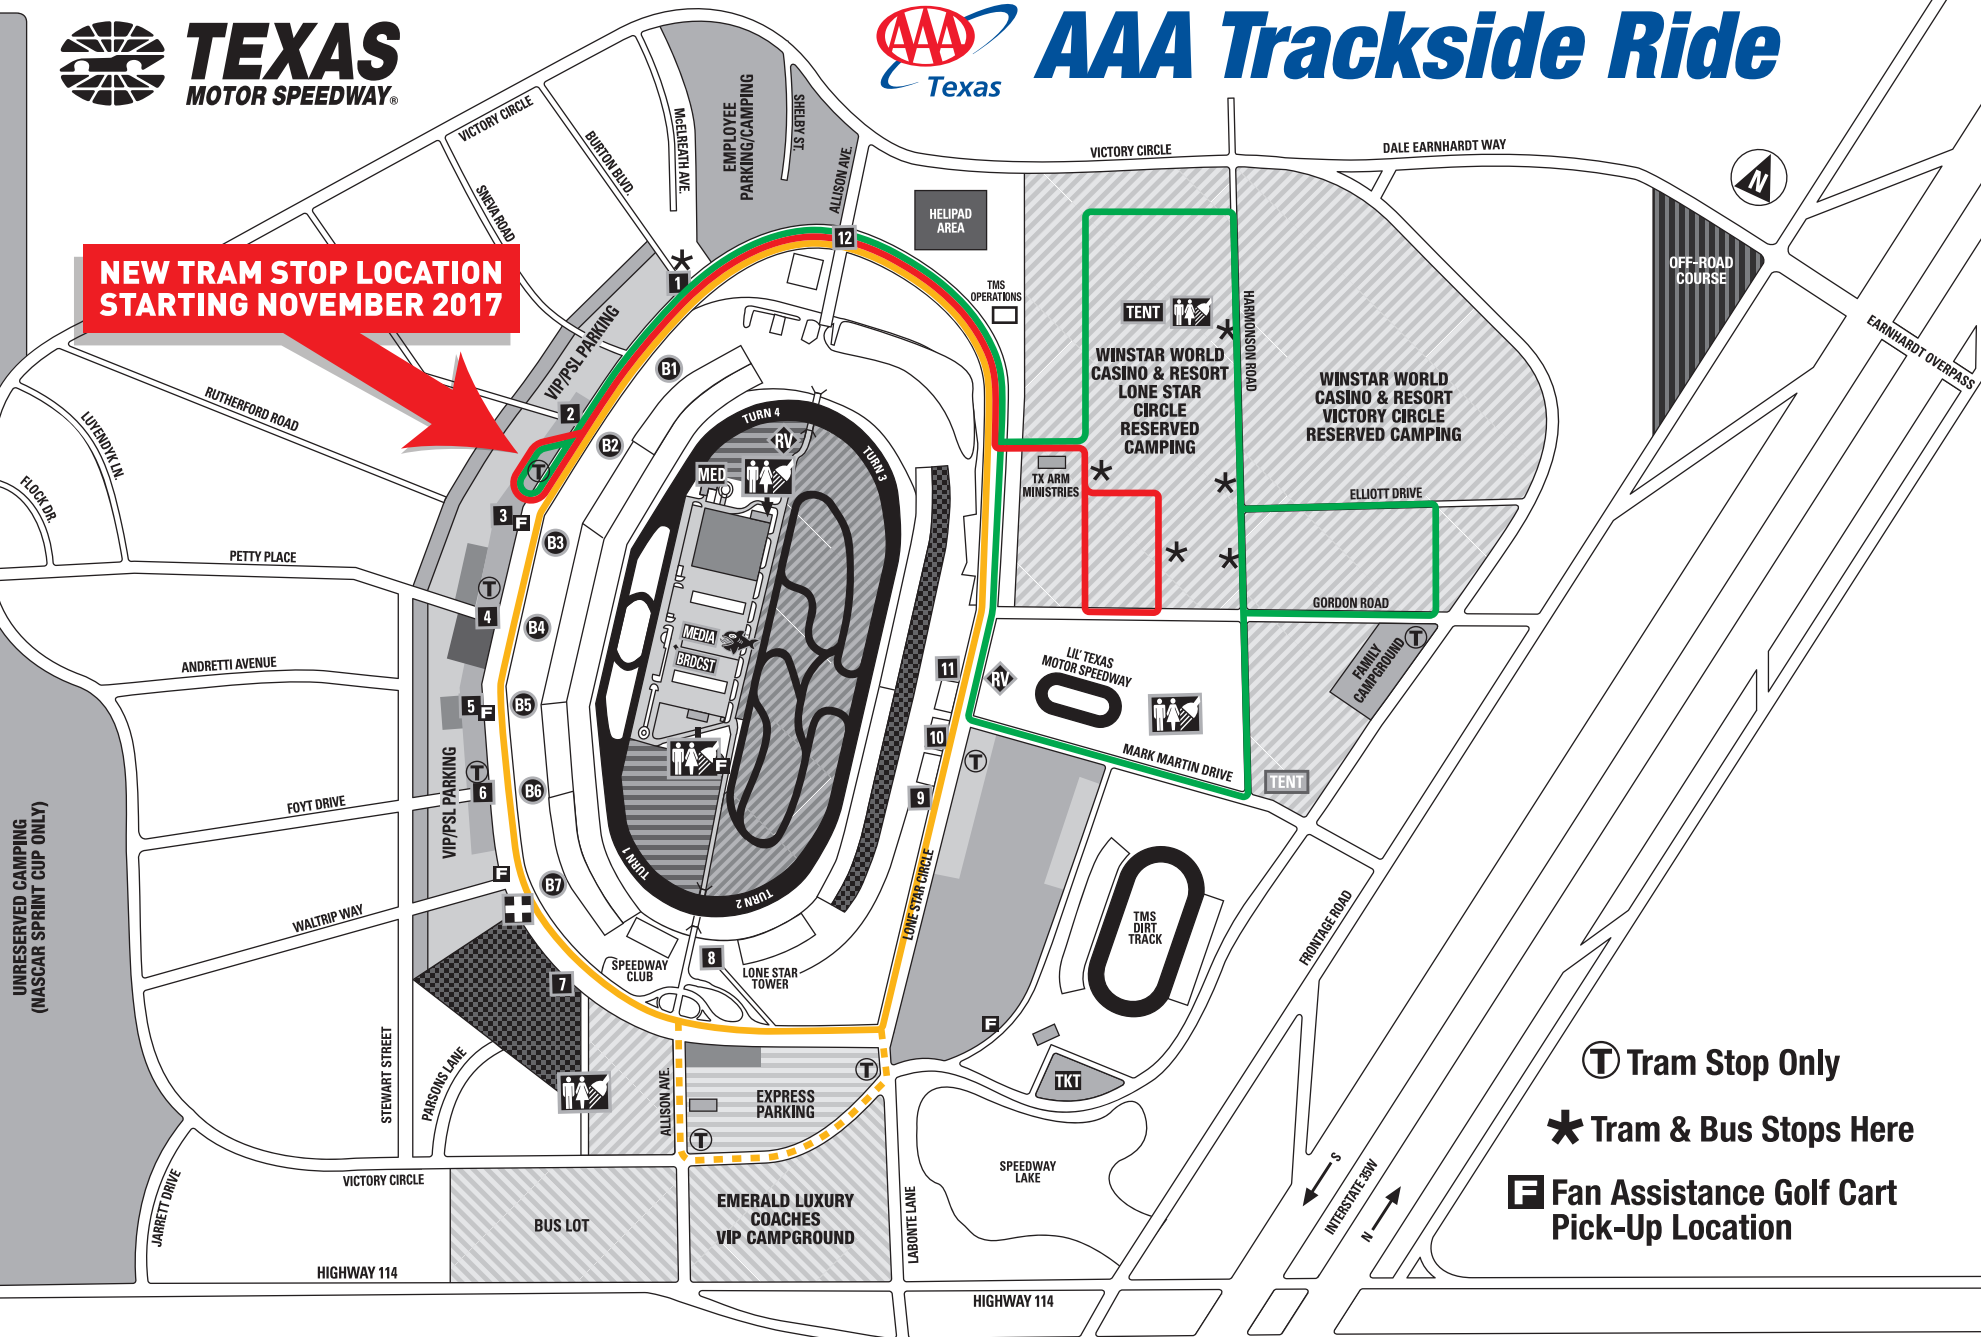

**NEW TRAM STOP LOCATION
STARTING NOVEMBER 2017**

T Tram Stop Only

***** Tram & Bus Stops Here

F Fan Assistance Golf Cart Pick-Up Location

- Yellow** Tram Route – Stops at Gates 1 - 2 - 4 - 6 - 9
- Red** Bus/Tram Route – Stops at * & Gate 3 Only
- Green** Bus/Tram Route – Stops at * & Gate 3 Only

..... VIP Campground route will operate until 75 laps remaining in race
(Campground Trams continue on yellow tram route after stopping at Gate 1)

Post Race: All Trams will make all stops