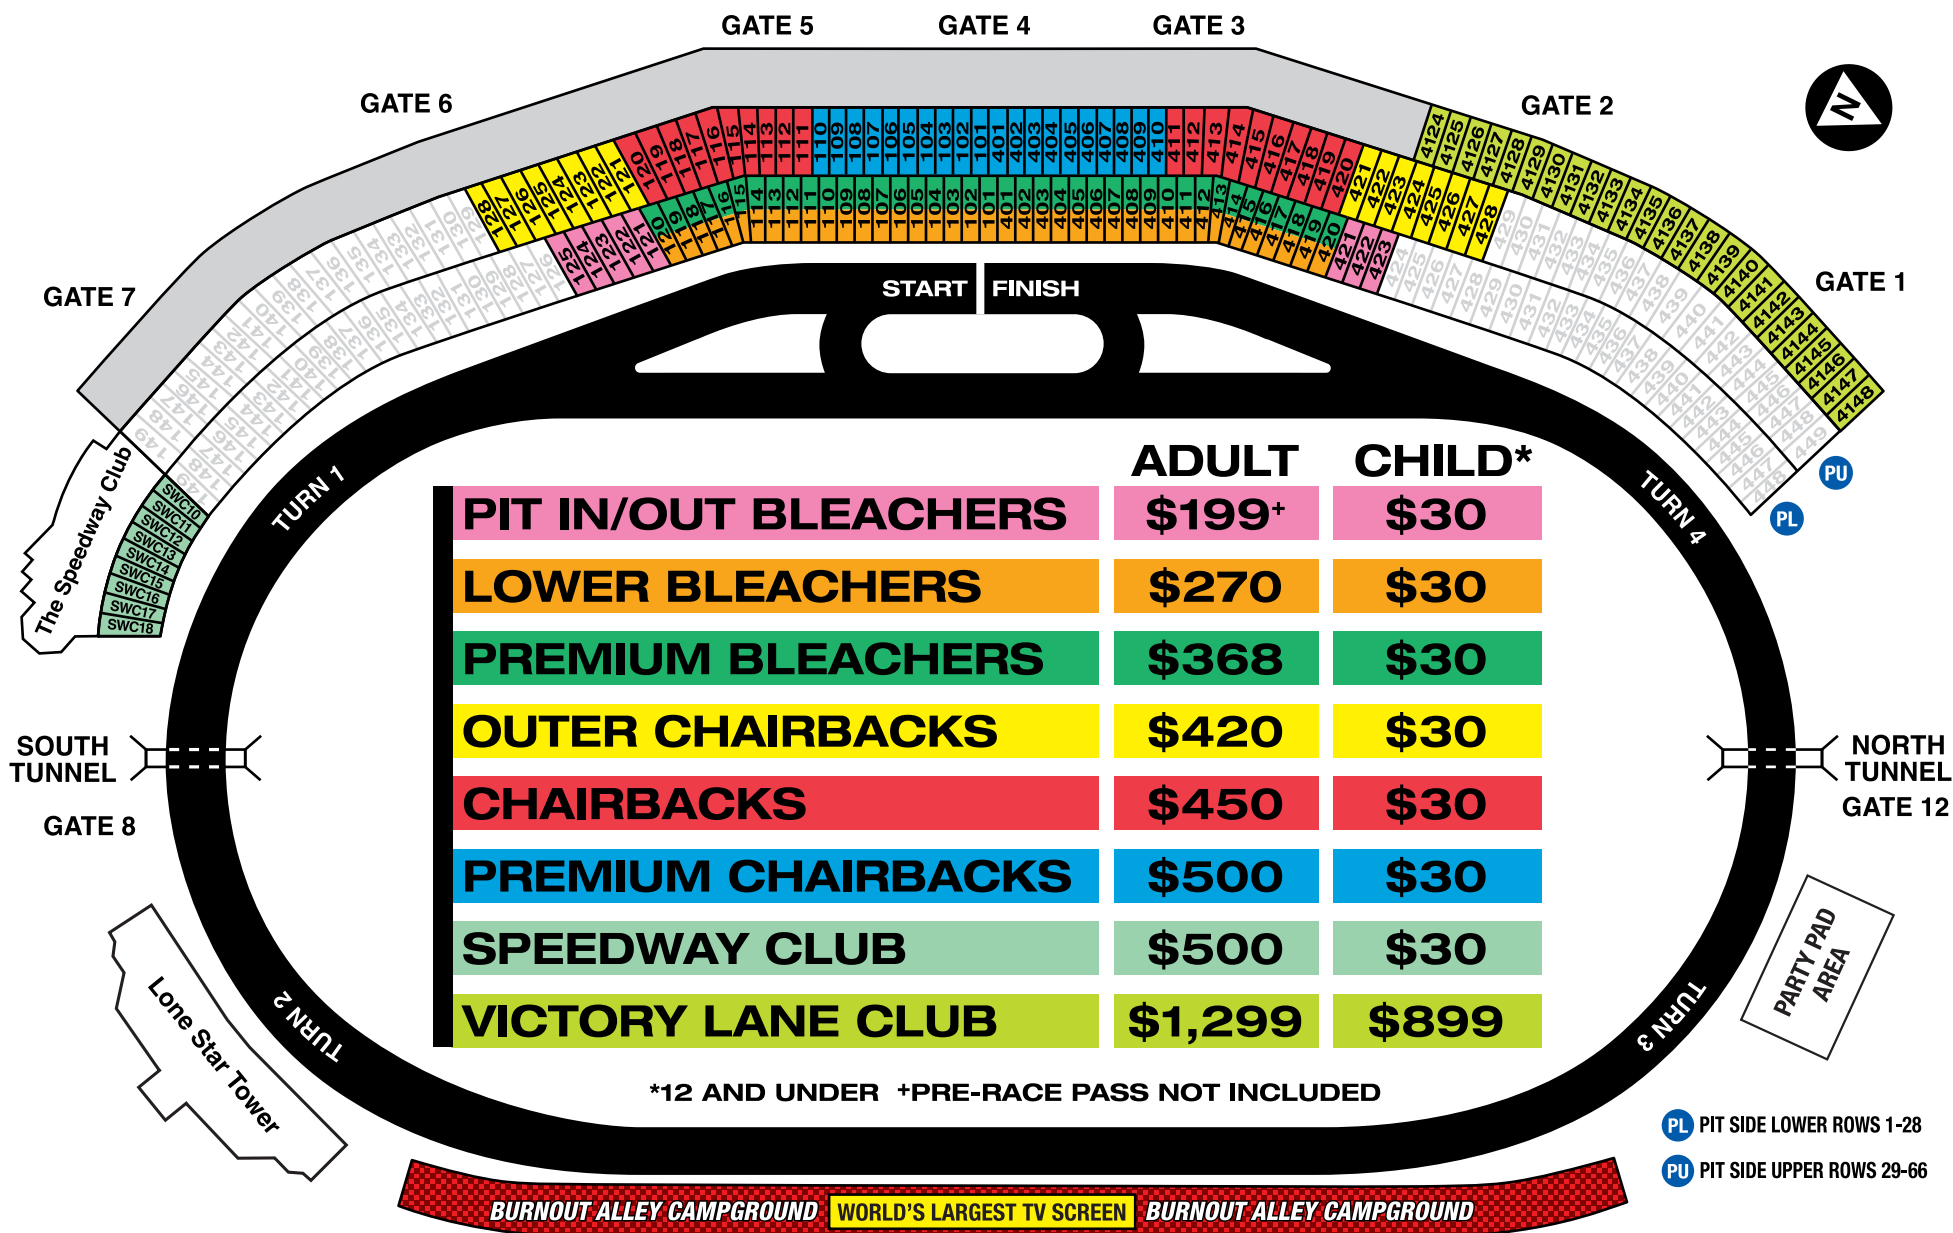

2018 SEASON TICKET SEATING & PRICING

GATE 9

GATE 10

GATE 11

Big Boss TV

Preferred Seat License Required

Victory Lane Club

Luxury Suites