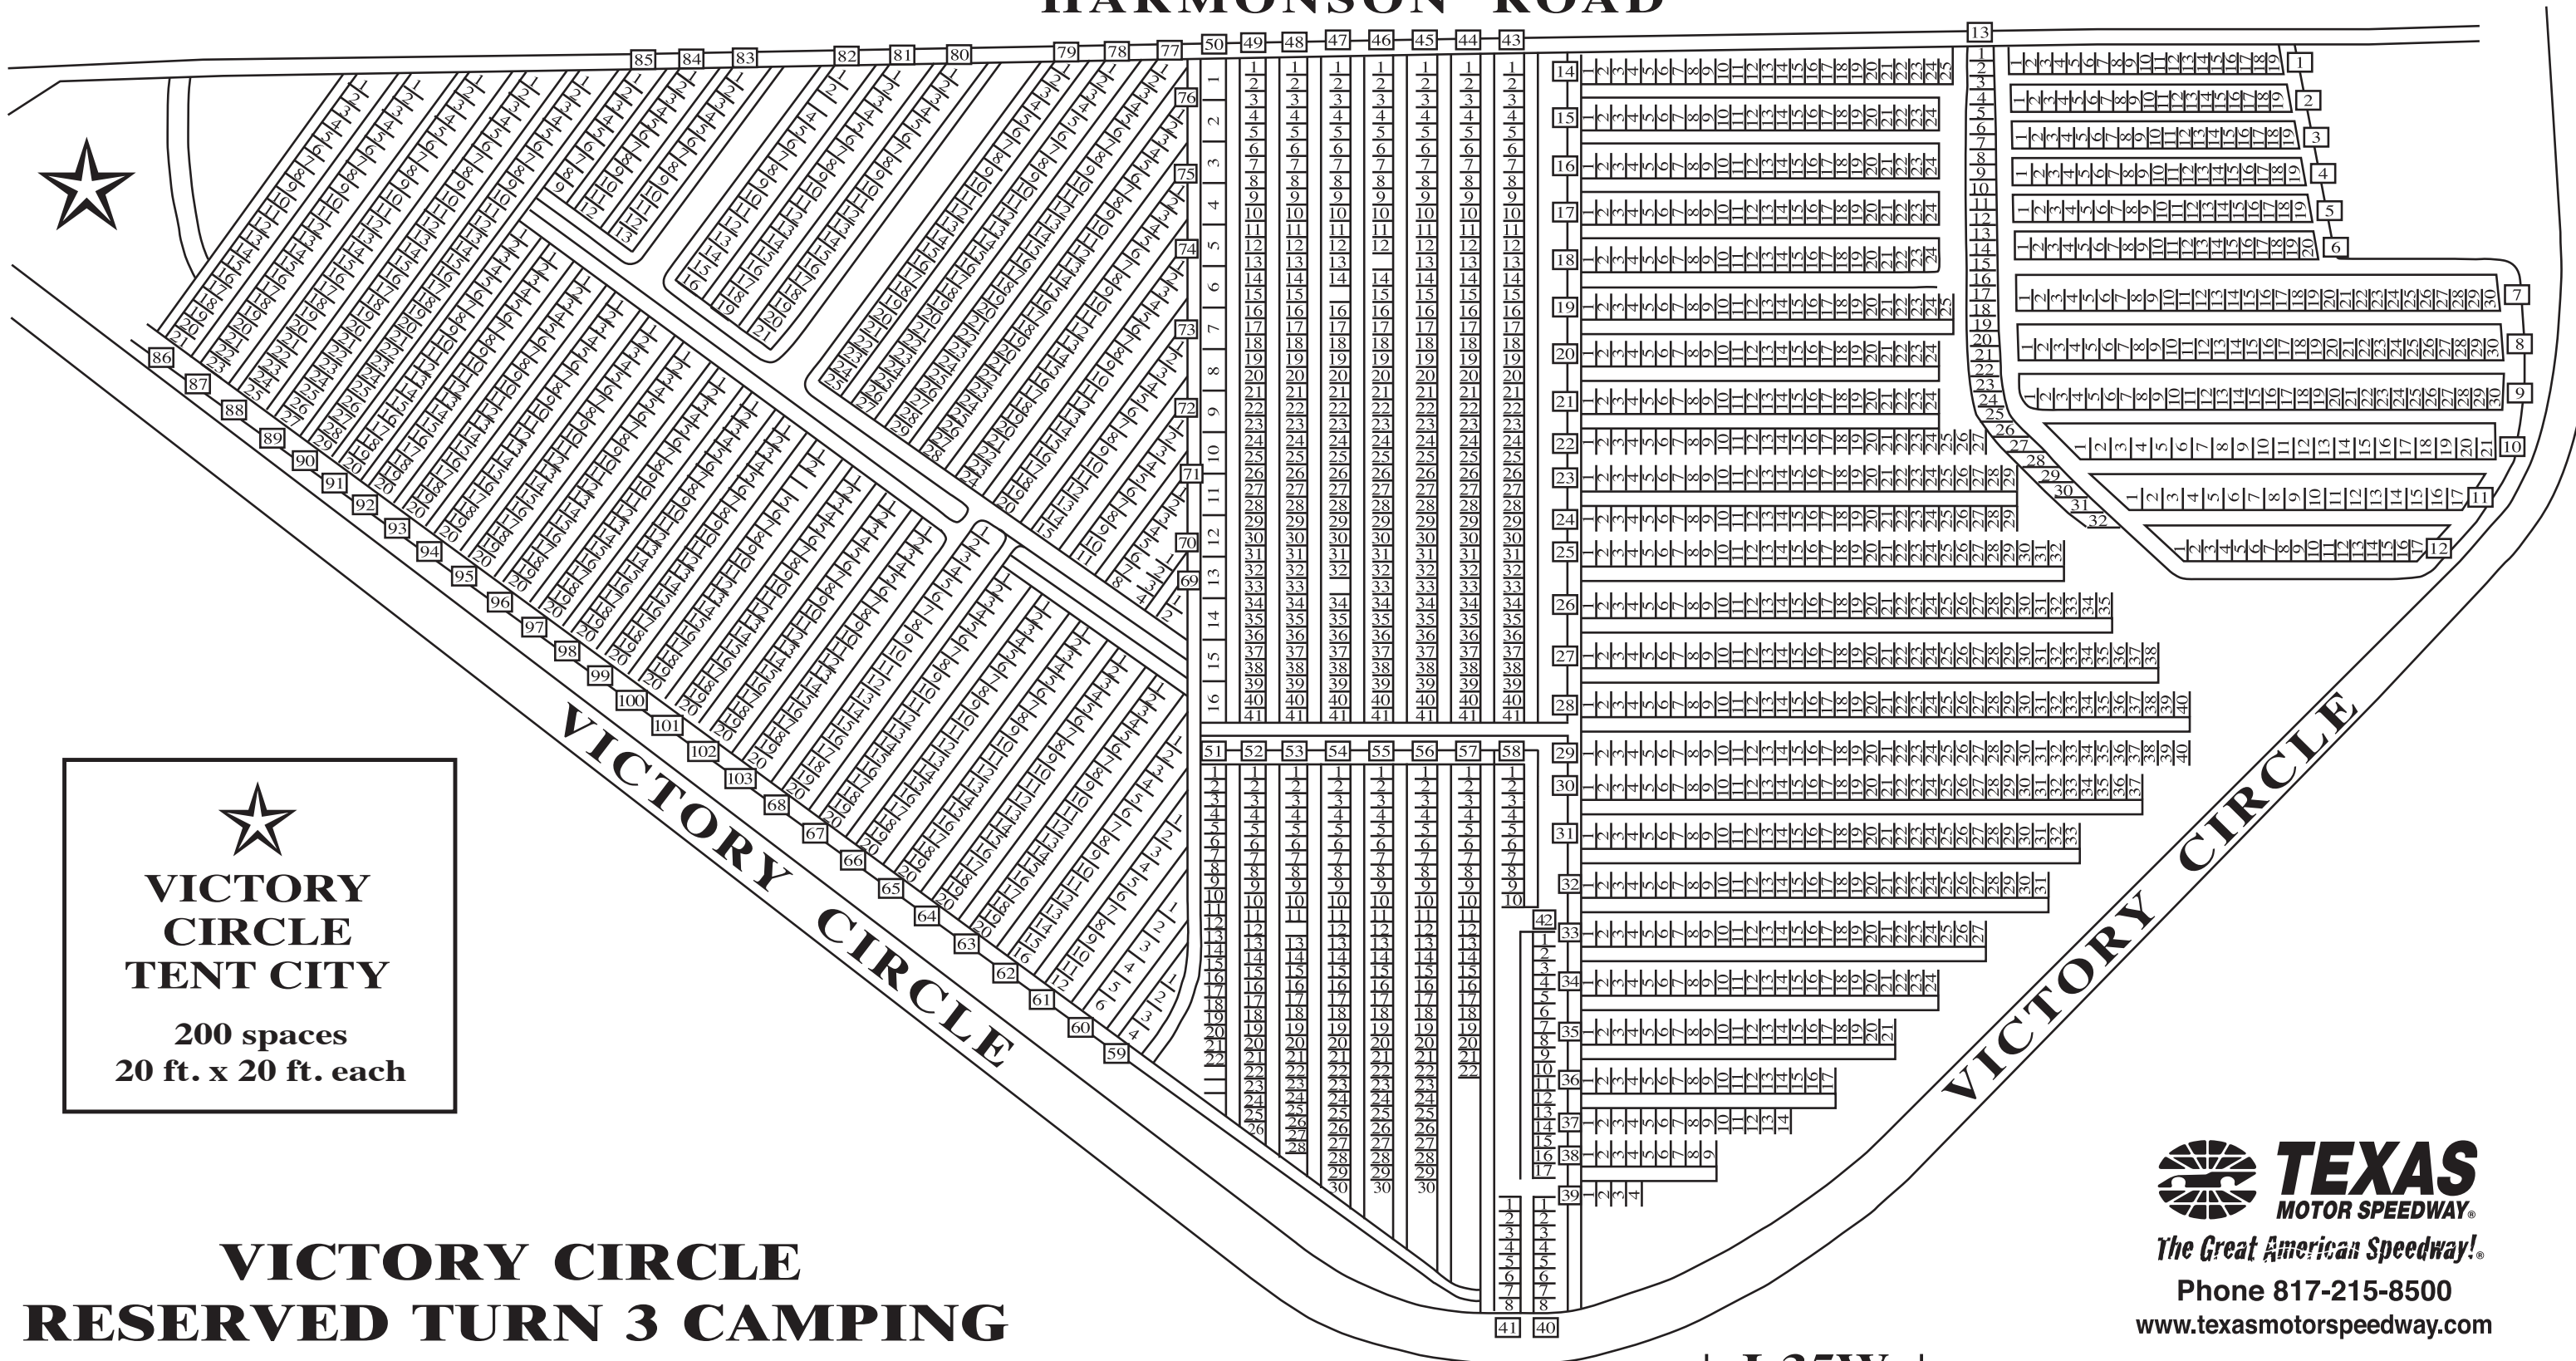

↑ Speedway Turn 3 ↑
AND
LONE STAR CIRCLE RESERVED CAMPGROUND

HARMONSON ROAD

★
**VICTORY CIRCLE
TENT CITY**
200 spaces
20 ft. x 20 ft. each

**VICTORY CIRCLE
RESERVED TURN 3 CAMPING**

* Space Alignment not guaranteed