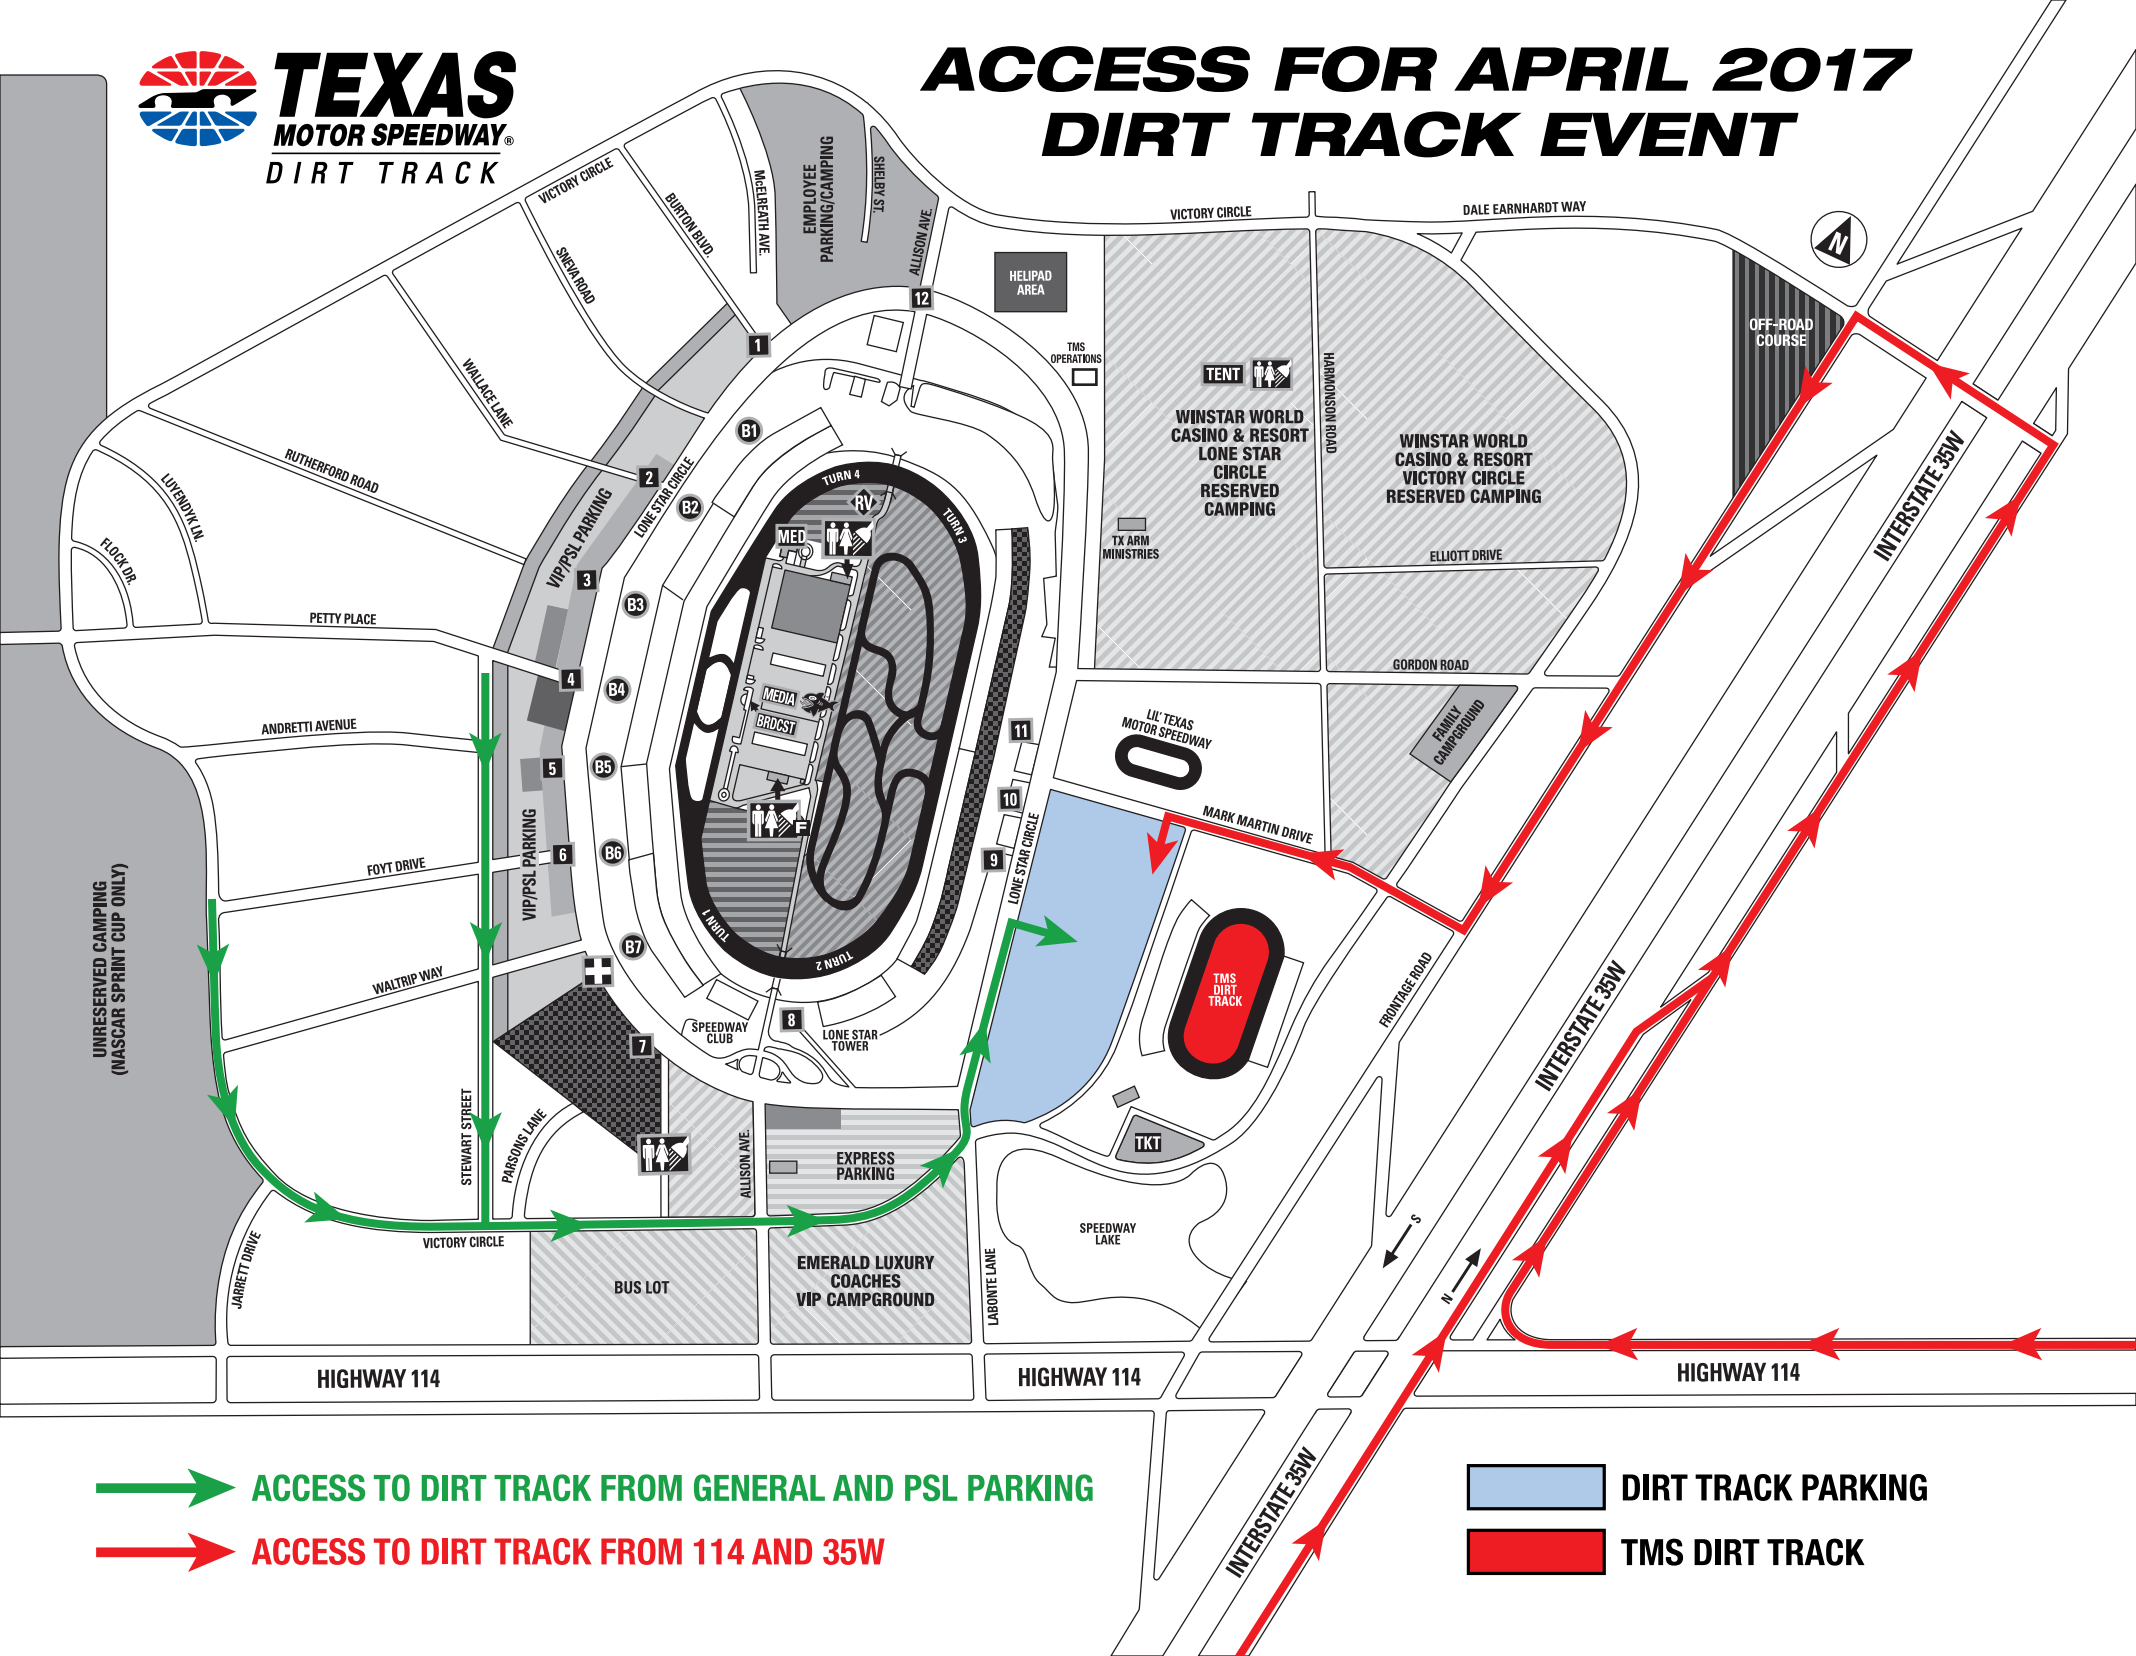

ACCESS FOR APRIL 2017 DIRT TRACK EVENT

 ACCESS TO DIRT TRACK FROM GENERAL AND PSL PARKING

 ACCESS TO DIRT TRACK FROM 114 AND 35W

 DIRT TRACK PARKING
 TMS DIRT TRACK